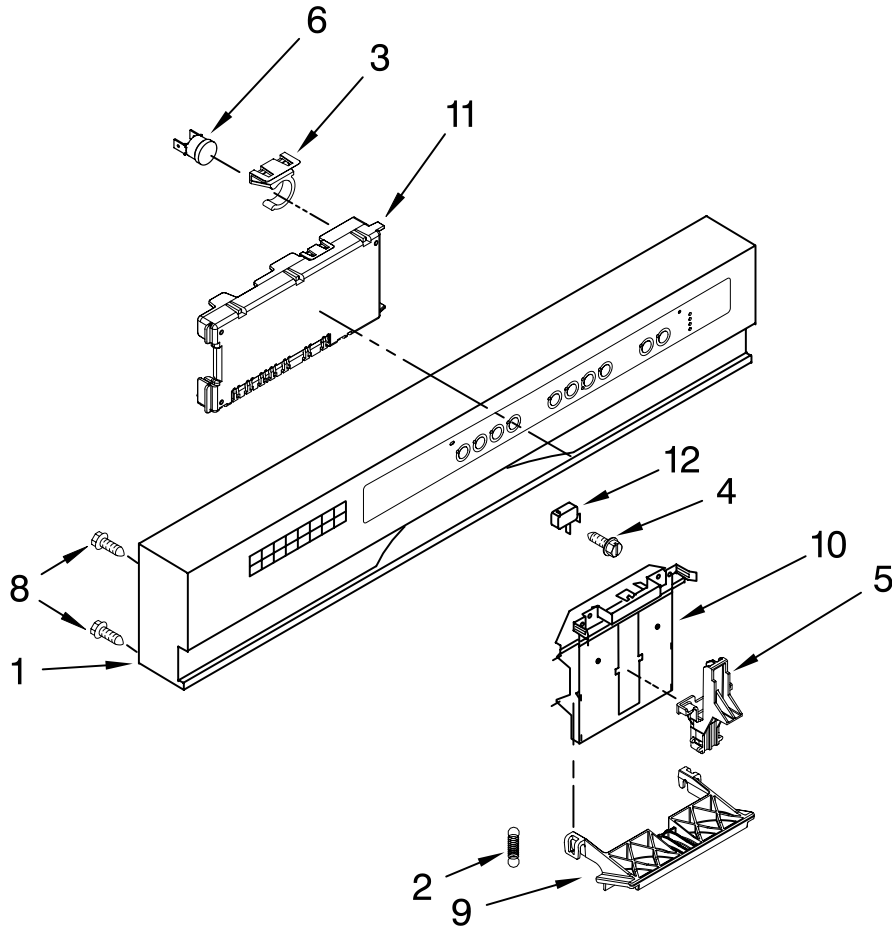

KitchenAid® DOOR AND PANEL PARTS

For Models: KUDC03ITBL3, KUDC03ITBS3

(Black) (Stainless)

UNDERCOUNTER
DISHWASHER

Illus. No.	Part No.	DESCRIPTION
1		Literature Parts
	W10078153	Instructions, Installation
	W10084559	Energy Guide
	W10193741	Guide, Use & Care Spanish
	W10193740	Guide, Use & Care English
	W10130990	Tech Sheet
2		Arm, Hinge
	8534854	Left
	8534853	Right
3	8564886	Stiffener, Door
4	W10073520	Insulation, Door
5		Access Panel
	8573255	Black
6		Panel, Full Front (Includes Items 4, 11 & 12)
	W10077995	Black
	W10137620	Stainless
7		Toe Panel (Includes #13)
	8573286	Black
8	302868	Screw
9	304392	Screw
10	3400071	Screw
11		Nameplate
	W10021860	Black
	W10021850	Stainless
12	2004333	Nut
13	8269016	Clip, Ground

FOR ORDERING INFORMATION REFER TO PARTS PRICE LIST

CONTROL PANEL PARTS

For Models: KUDC03ITBL3, KUDC03ITBS3

(Black) (Stainless)

Illus. No.	Part No.	DESCRIPTION
1		Console Assembly (Includes Insert)
	W10084152	Black
2	8268540	Spring, Handle
3	8546546	Clip, Bi-Metal
4	3400412	Screw
5	8524471	Actuator, Latch
6	661663	Bi-Metal
8	3369051	Screw
9		Handle, Latch
	8269117	Black
10	8524476	Bolt, Latch
11	W10084142	Control, Electronic
12	8269209	Switch, Door

FOR ORDERING INFORMATION REFER TO PARTS PRICE LIST

FILL, DRAIN AND OVERFILL PARTS

For Models: KUDC03ITBL3, KUDC03ITBS3

(Black) (Stainless)

Illus. No.	Part No.	DESCRIPTION
1	8268892	Lever, Overfill Switch
2	8531412	Hose, Inlet
3	8531325	Water Inlet (Also Order Item 4)
4	8531323	Gasket
5	8531327	Nut, Inlet (Also Order Item 4)
6	371505	Clamp, Hose
7	8563405	Fill Valve Assembly
8	304392	Screw
9	8268909	Switch, Overfill Control
10	8545946	Standpipe, Overfill (Includes Item 11)
11	8531743	Gasket, Flat
12	9741998	Nut, Standpipe
13	W10077871	Float & Retainer Assembly
14	8269297	Miscellaneous Parts Bag (Includes 2 Screws & 2 Hose Clamps)
15	356138	Clamp, Hose
16	W10137608	Drain Loop with Check Valve